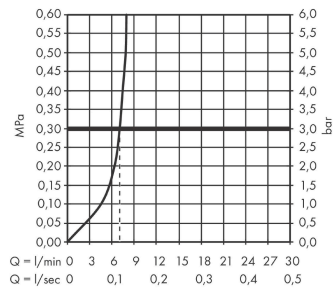

Logis

Single lever bidet mixer 100 with pop-up waste set

Surface: **Chrome** Article Number: **71200000**

Description

product features

- consists of: single lever bidet mixer, waste set
- projection 119 mm
- spout height: 99 mm
- aerator with ball pivot
- spray type: normal spray
- maximum flow rate at 3 bar: 7,2 l/min
- ceramic cartridge
- temperature limitation adjustable
- suitable for continuous flow water heaters
- pop-up waste set G 1¼
- material waste set: synthetic
- connection type: G ¾ connections
- connection dimension: DN15

Technology

Product image

Scale drawing

Logis

Single lever bidet mixer 100 with pop-up waste set

Surface: **Chrome** Article Number: **71200000**

Flowchart

Logis