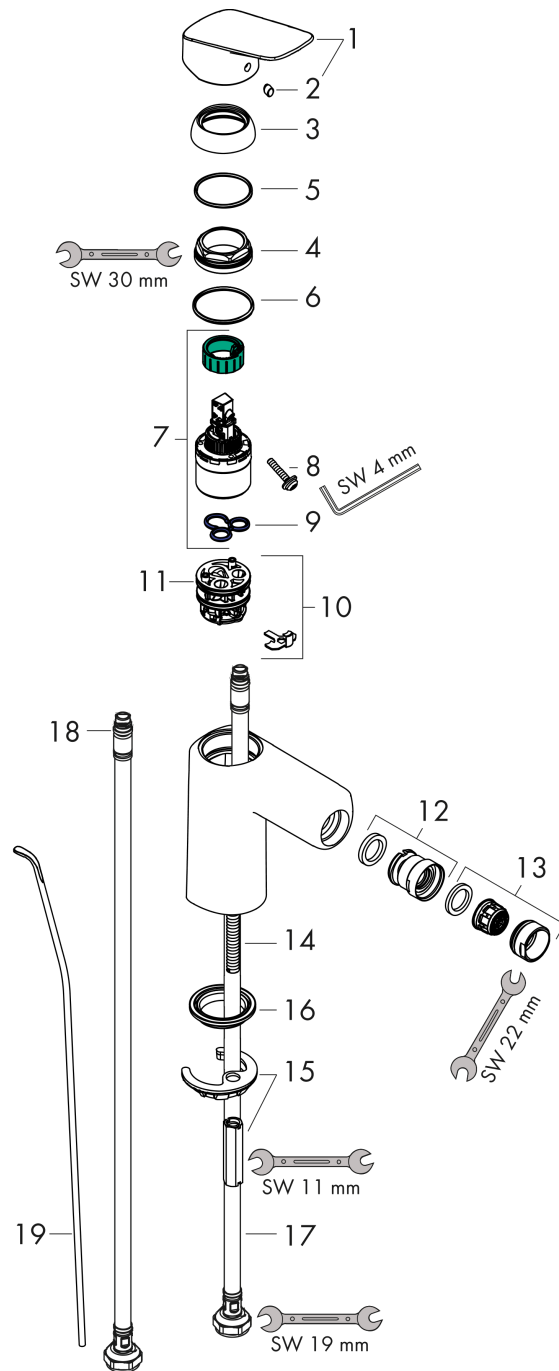

Logis

Single lever bidet mixer 100 with pop-up waste set

Surface: **Chrome** Article Number: **71200000**

Description

product features

- consists of: single lever bidet mixer, waste set
- projection 119 mm
- spout height: 99 mm
- aerator with ball pivot
- spray type: normal spray
- maximum flow rate at 3 bar: 7,2 l/min
- ceramic cartridge
- temperature limitation adjustable
- suitable for continuous flow water heaters
- pop-up waste set G 1¼
- material waste set: synthetic
- connection type: G ¾ connections
- connection dimension: DN15

Technology

Product image

Scale drawing

Logis

Single lever bidet mixer 100 with pop-up waste set

Surface: **Chrome** Article Number: **71200000**

Flowchart

Logis

Single lever bidet mixer 100 with pop-up waste set

Surface: **Chrome** Article Number: **71200000**

Exploded Drawing

Year of production: >05/15

Logis

Single lever bidet mixer 100 with pop-up waste set

Surface: **Chrome** Article Number: **71200000**

Spare part list

Year of production: >05/15

Pos.	Description	Article Number	Price	PU
1	handle	92224000	€ 45,82	1
2	screw cover	96338000	€ 3,33	1
3	flange	97406000	€ 18,80	1
4	nut	97209000	€ 14,28	1
5	O-Ring 32x2	98193000	€ 3,33	1
6	O-ring 35x2	92604000	€ 5,36	1
7	cartridge, assy	92730000	€ 58,67	1
8	locking screw for handle	95140000	€ 5,36	1
9	seal	95008000	€ 8,69	1
10	adapter for cartridge	98750000	€ 11,66	1
11	O-Ring 30x2	98186000	€ 3,33	1
12	ball joint	92036000	€ 22,97	1
13	aerator M24x1 (7 l/min)	92509000	€ 18,80	1
14	screw M8 x 68	97736000	€ 5,36	1
15	fixing set	96016000	€ 28,92	1
16	seal Ø 42	98722000	€ 5,36	1
17	connection hose 450 mm M8x0,75 G3/8	97206000	€ 28,92	1
18	O-ring 6,6x1,6	93019000	€ 3,33	1
19	pull rod	96657000	€ 11,66	1
a	pop up waste	92168000	€ 36,89	1