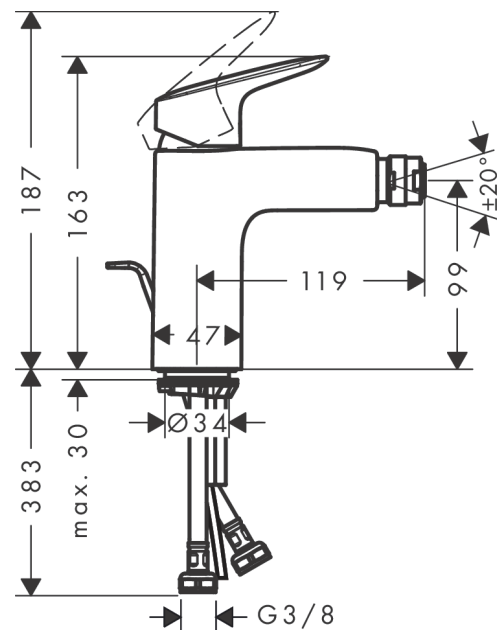

Logis

Single lever bidet mixer 100 with pop-up waste set

Surface: **Chrome** Article Number: **71200000**

Description

product features

- consists of: single lever bidet mixer, waste set
- projection 119 mm
- spout height: 99 mm
- aerator with ball pivot
- spray type: normal spray
- maximum flow rate at 3 bar: 7,2 l/min
- ceramic cartridge
- temperature limitation adjustable
- suitable for continuous flow water heaters
- pop-up waste set G 1¼
- material waste set: synthetic
- connection type: G ¾ connections
- connection dimension: DN15

Technology

Product image

Scale drawing

Logis

Single lever bidet mixer 100 with pop-up waste set

Surface: **Chrome** Article Number: **71200000**

Flowchart

Logis

Single lever bidet mixer 100 with pop-up waste set

Surface: **Chrome** Article Number: **71200000**

Exploded Drawing

Year of production: >05/15

Logis

Single lever bidet mixer 100 with pop-up waste set

Surface: **Chrome** Article Number: **71200000**

Spare part list

Year of production: >05/15

Pos.	Description	Article Number	Price	PU
1	handle	92224000	€ 45,82	1
2	screw cover	96338000	€ 3,33	1
3	flange	97406000	€ 18,80	1
4	nut	97209000	€ 14,28	1
5	O-Ring 32x2	98193000	€ 3,33	1
6	O-ring 35x2	92604000	€ 5,36	1
7	cartridge, assy	92730000	€ 58,67	1
8	locking screw for handle	95140000	€ 5,36	1
9	seal	95008000	€ 8,69	1
10	adapter for cartridge	98750000	€ 11,66	1
11	O-Ring 30x2	98186000	€ 3,33	1
12	ball joint	92036000	€ 22,97	1
13	aerator M24x1 (7 l/min)	92509000	€ 18,80	1
14	screw M8 x 68	97736000	€ 5,36	1
15	fixing set	96016000	€ 28,92	1
16	seal Ø 42	98722000	€ 5,36	1
17	connection hose 450 mm M8x0,75 G3/8	97206000	€ 28,92	1
18	O-ring 6,6x1,6	93019000	€ 3,33	1
19	pull rod	96657000	€ 11,66	1
a	pop up waste	92168000	€ 36,89	1